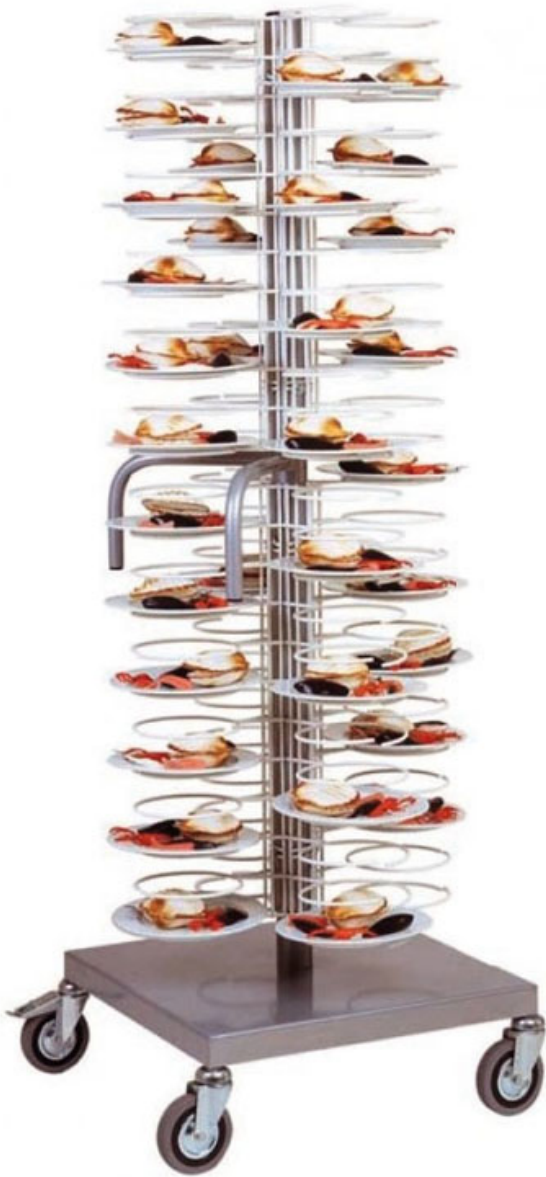

PLATE TROLLEY CA1439

SKU: CA1439

ADDITIONAL INFORMATION

MACHINE DIMENSIONS	<u>60 x 60 x 175(h)</u>
N.PLATES	<u>96 plates ø 18/23 cm</u>
GROSS WEIGHT (Kg)	<u>50</u>
NET WEIGHT (Kg)	<u>45</u>
LENGHT (PACKAGING DIMENSIONS)	<u>78</u>
WIDTH (PACKAGING DIMENSIONS)	<u>80</u>
HEIGHT (PACKAGING DIMENSIONS)	<u>185</u>
PACKAGING VOLUME - m3	<u>1.1544</u>

Plate trolleys. Plastic-coated steel structure with dust-proof lower shelf - painted or chrome-plated grids - handles for trolley operation - ø 125 mm wheels, two of which with brakes.